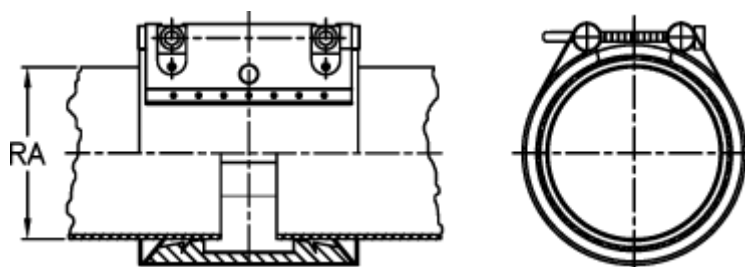

Data Sheet

Article number: 025748400197

Description: Norma Connect pipe coupling
GRIP E W2 Ø=197,0 NBR, 10 bar

Measures

Note = Kontakt os for yderligere informationer.

RA = 197